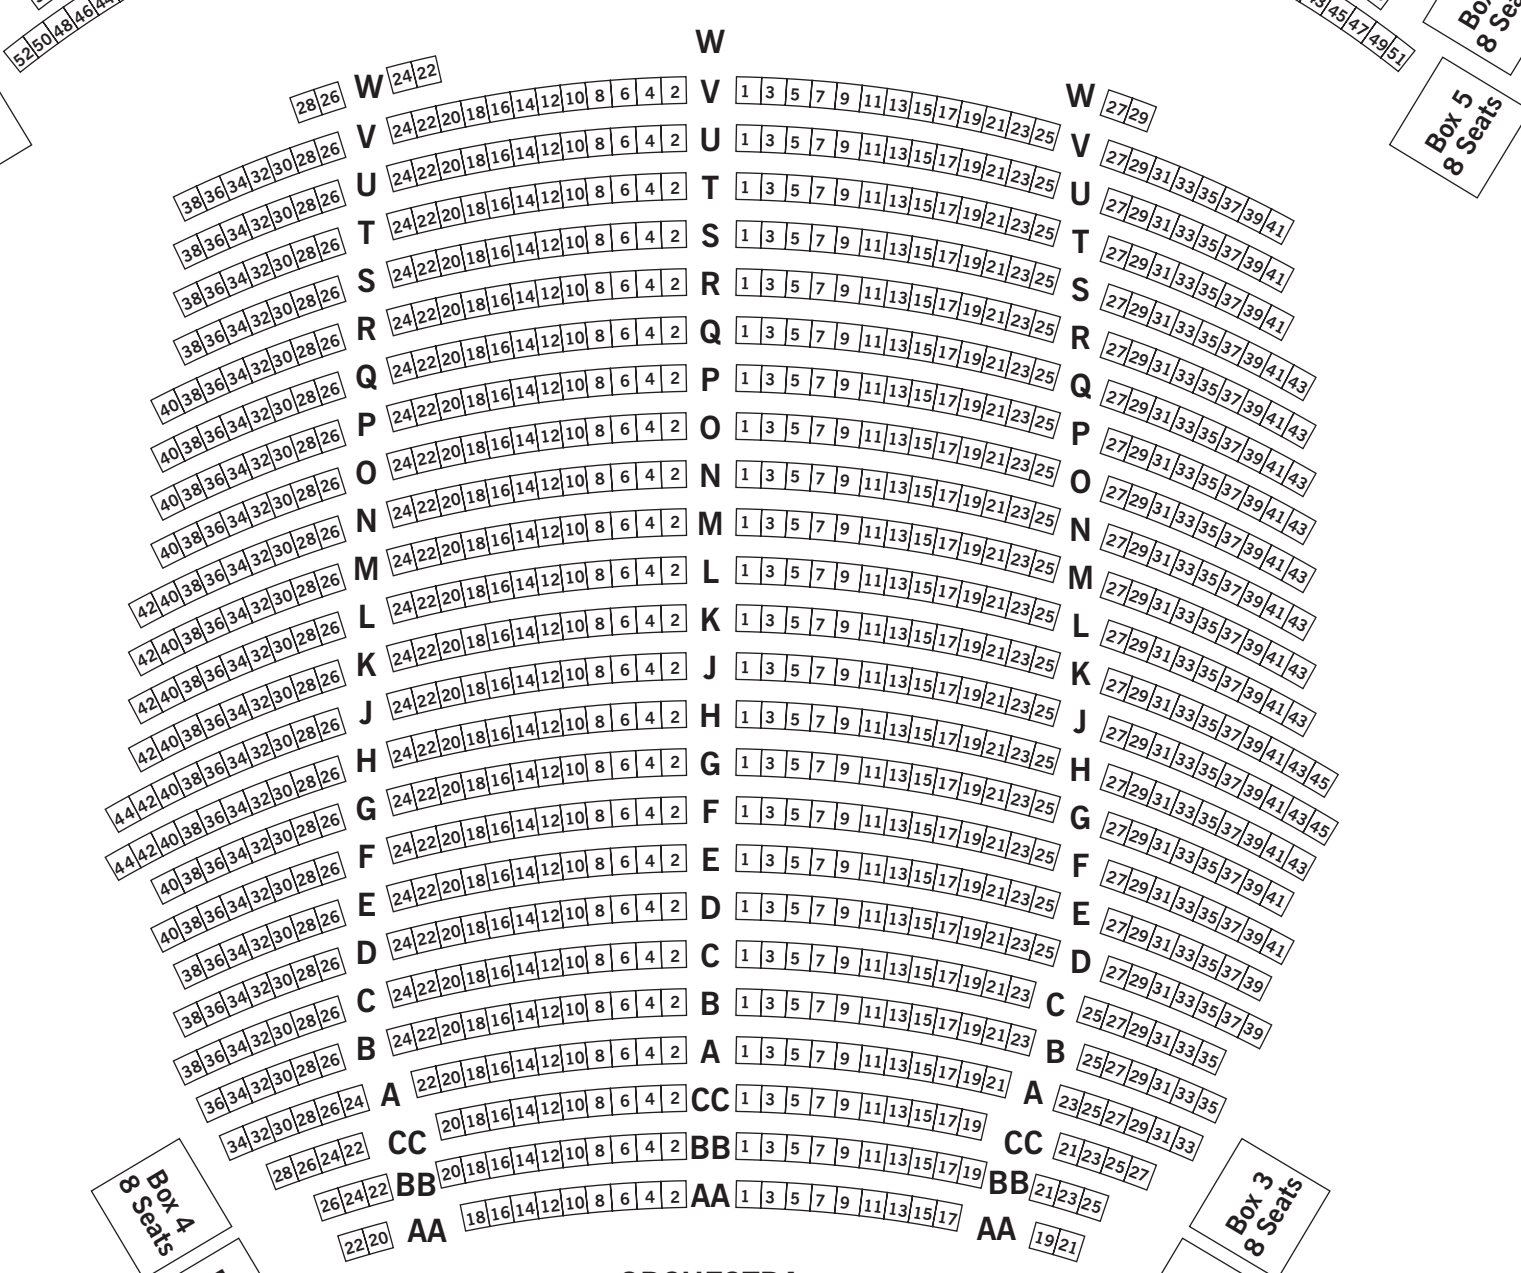

BALCONY
(525 SEATS)

MEZZANINE
(567 SEATS)

ORCHESTRA
(940 SEATS)

BAM HOWARD GILMAN OPERA HOUSE
(CAPACITY 2104)

Box 10
4 Seats

Box 9
4 Seats

Box 8
8 Seats

Box 6
8 Seats

Box 7
8 Seats

Box 5
8 Seats

Box 4
8 Seats

Box 2
8 Seats

Box 3
8 Seats

Box 1
8 Seats