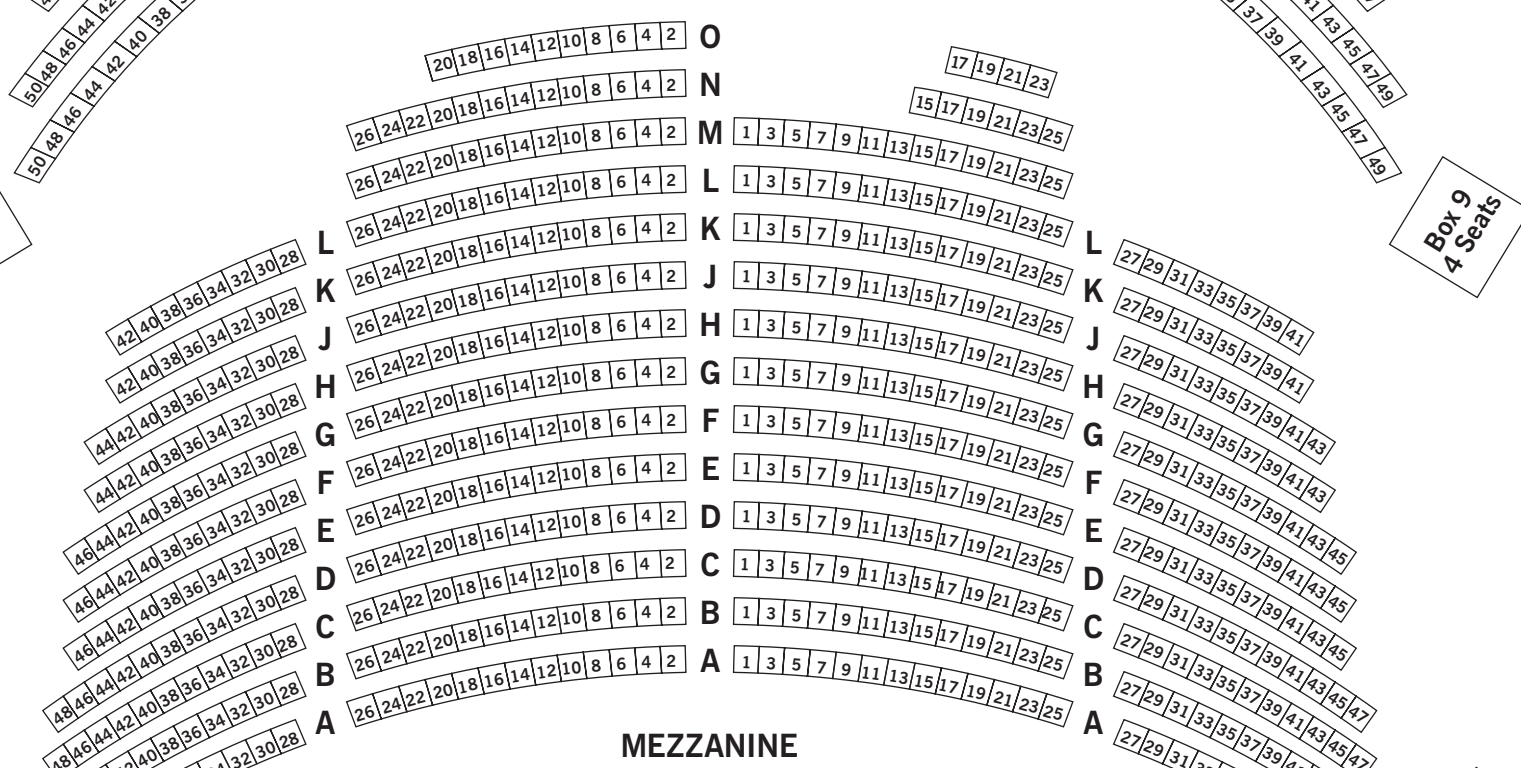

BALCONY
(525 SEATS)

MEZZANINE
(567 SEATS)

ORCHESTRA
(940 SEATS)

BAM HOWARD GILMAN OPERA HOUSE
(CAPACITY 2104)

Box 10
4 Seats

Box 9
4 Seats

Box 8
8 Seats

Box 6
8 Seats

Box 7
8 Seats

Box 5
8 Seats

Box 4
8 Seats

Box 2
8 Seats

Box 3
8 Seats

Box 1
8 Seats