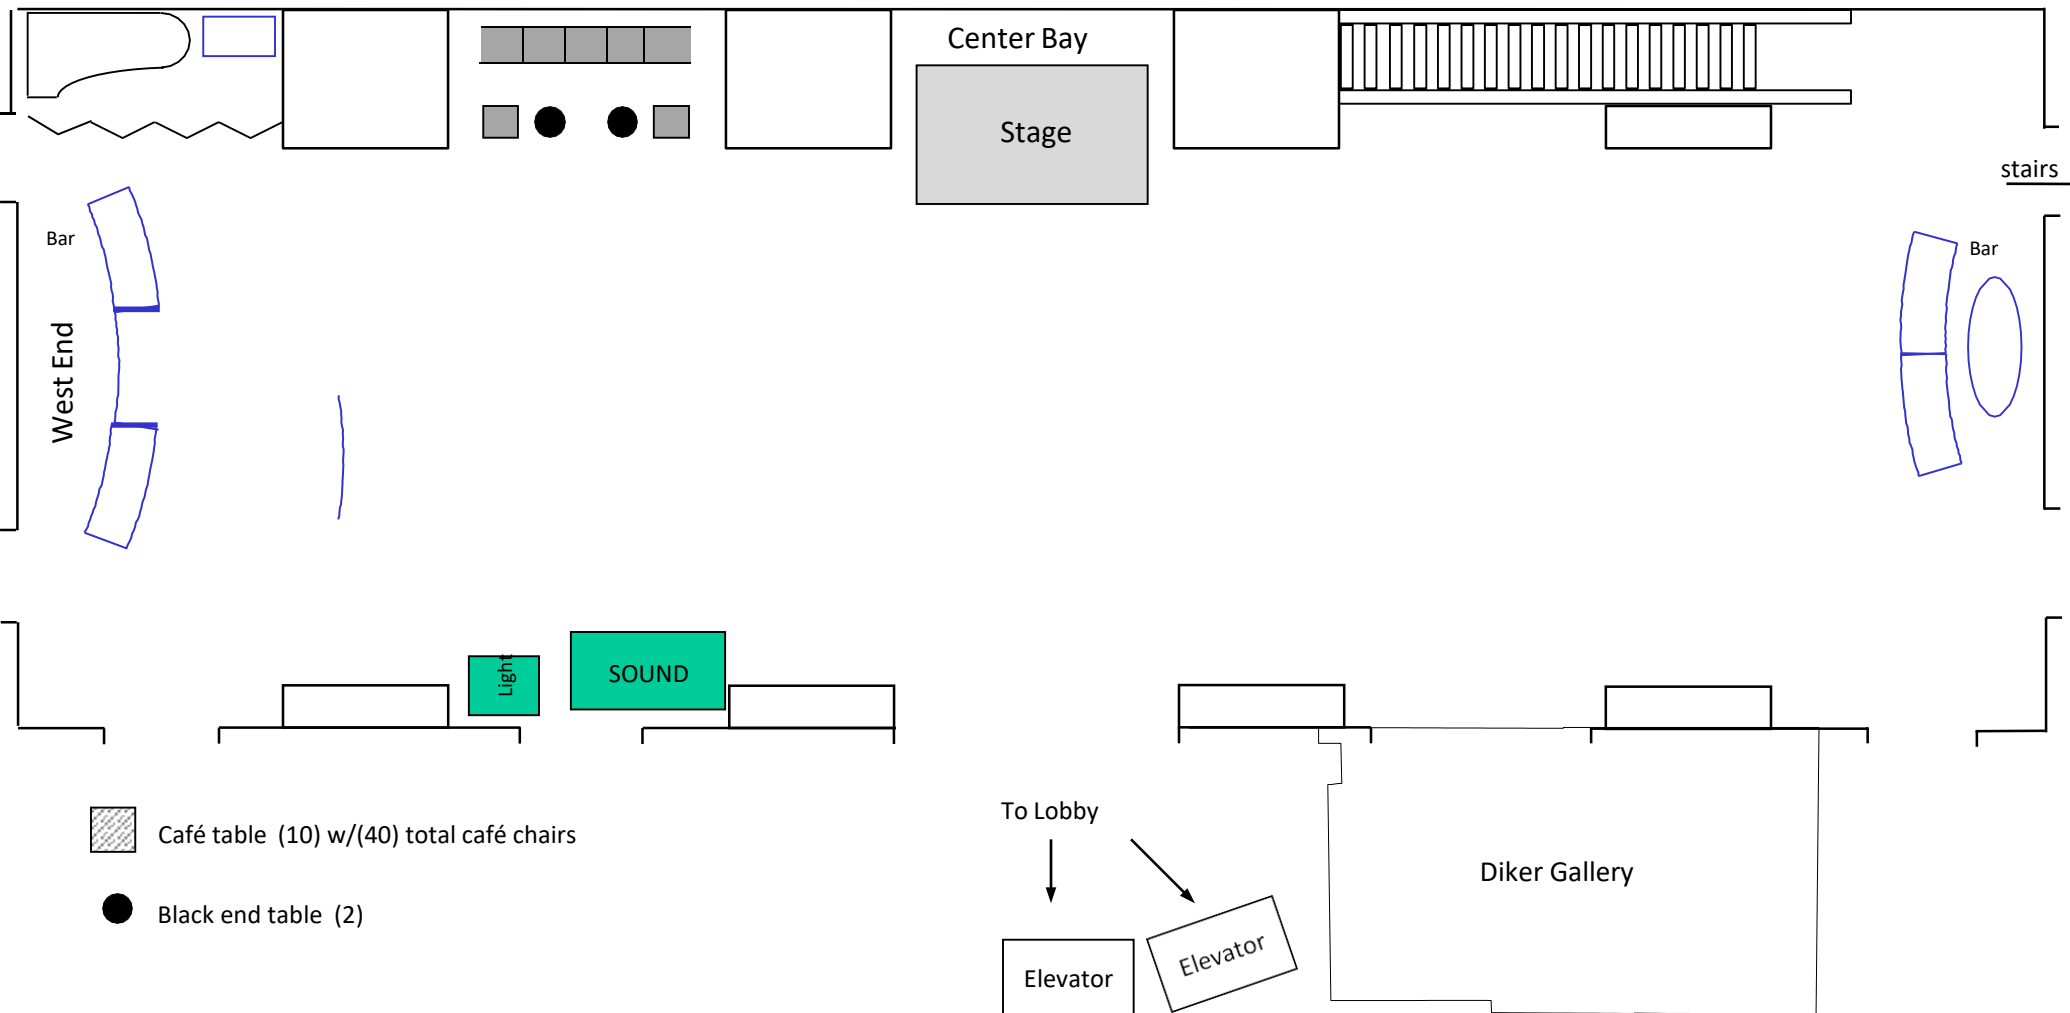

ADAM E. MAX SPACE OPEN/STANDING RECEPTION 350 CAPACITY

 Café table (10) w/(40) total café chairs

 Black end table (2)

 8' Table for Buffet (2)